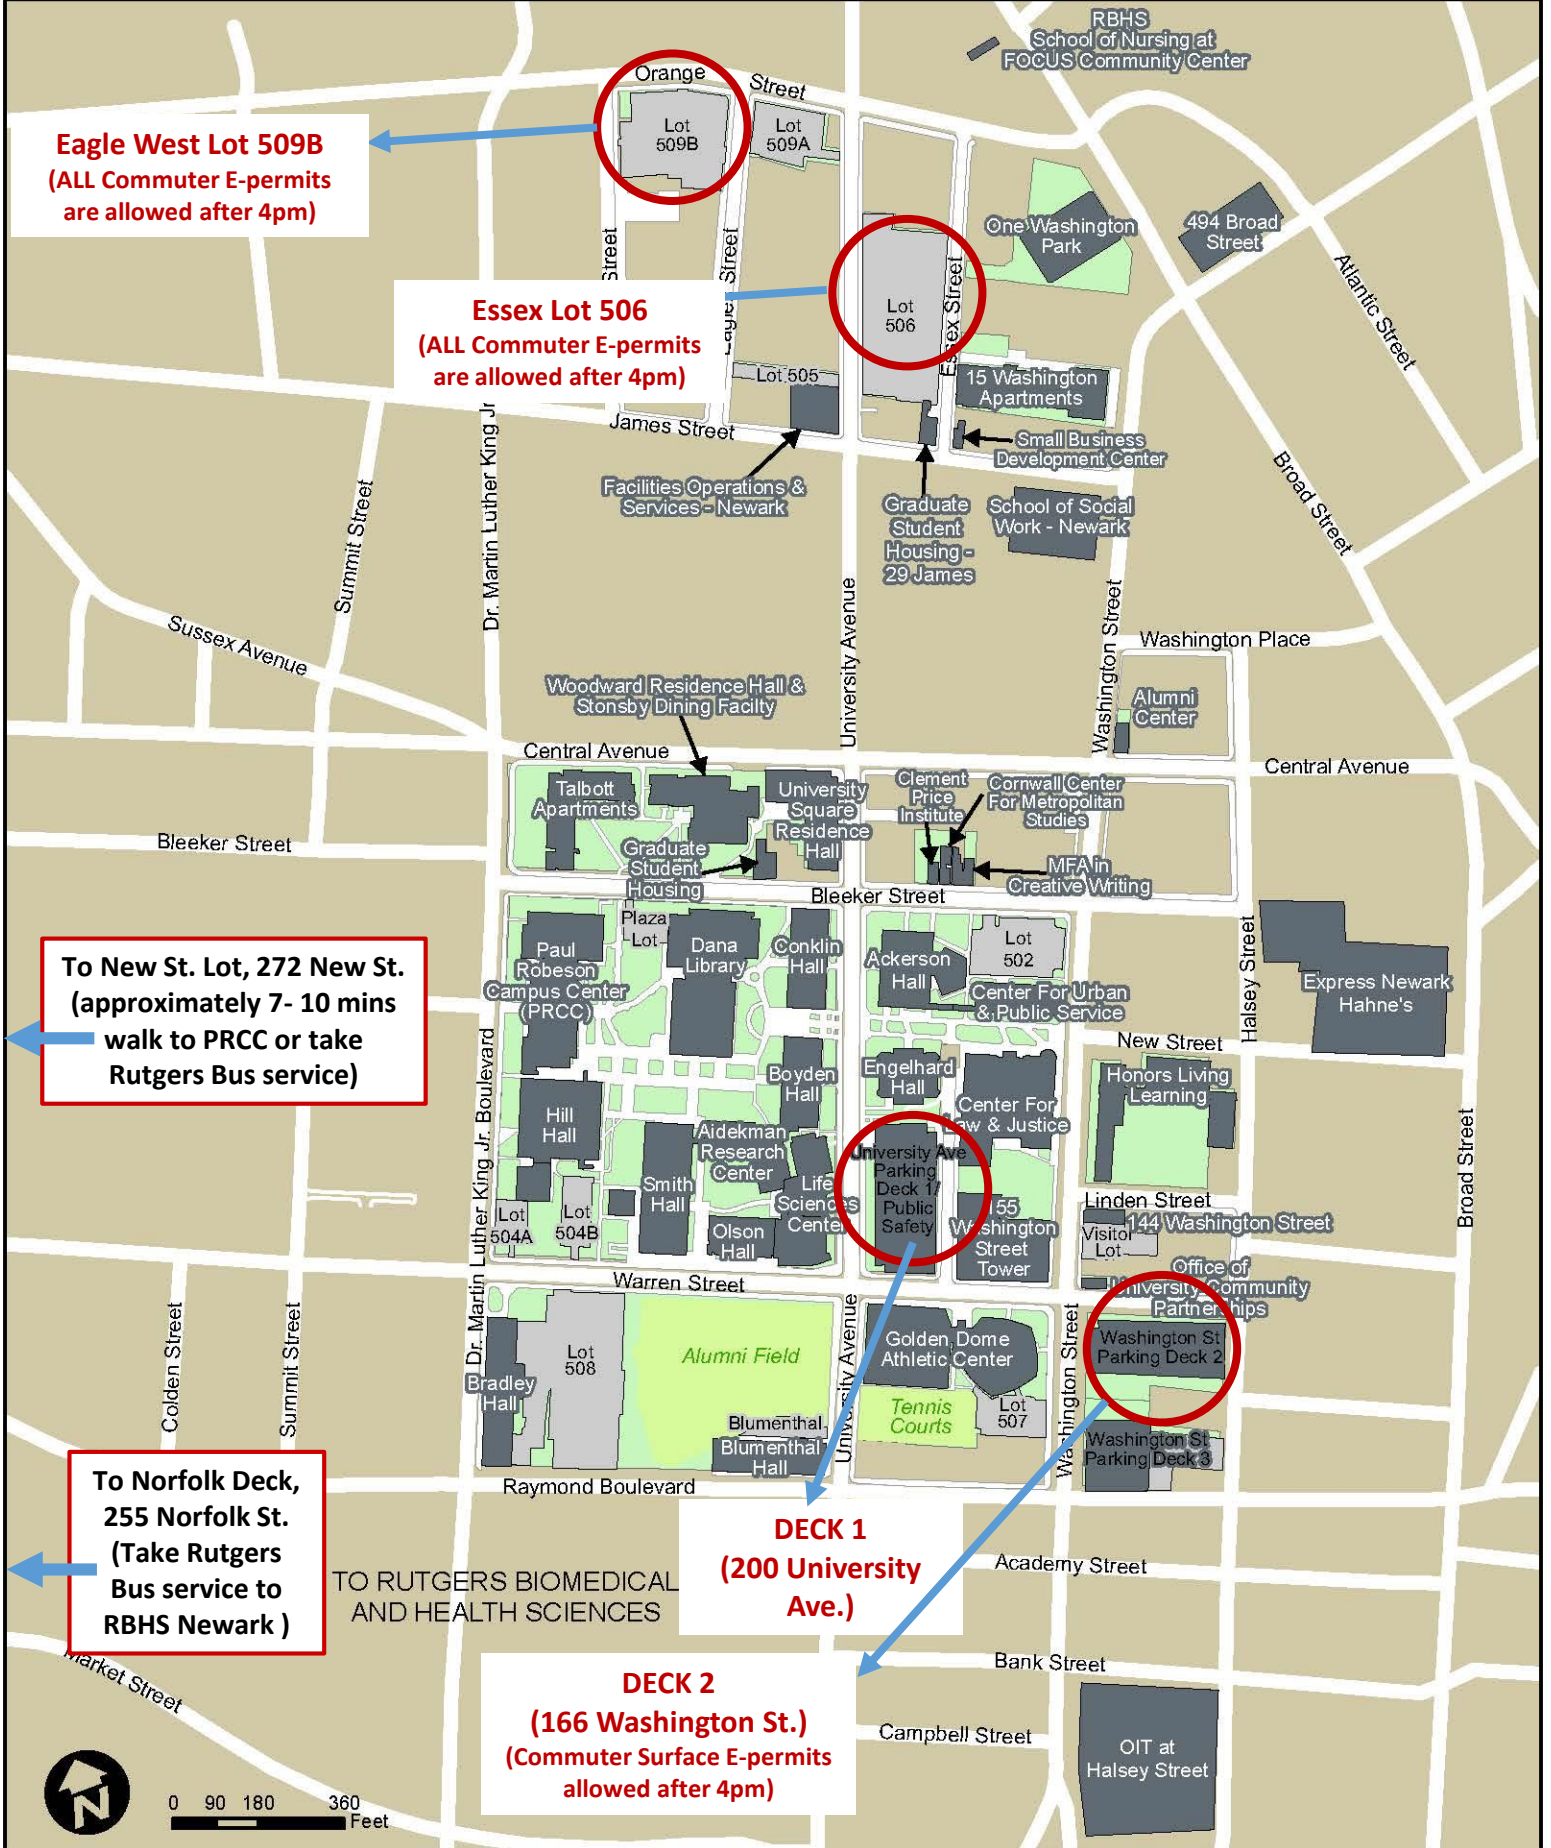

College Avenue Campus

(6PM - 2AM) Lots 11A, 13, 16, 20, 26, 30, 32, 33, 38, College Ave Deck
(6PM - 8AM) Lot 13

Cook Campus (6PM - 2AM)

(6PM - 2AM) Lots 94, 95, 98A, and Lipman Drive
(6PM-8AM) Lot 97

Douglass Campus (6PM - 2AM)

Essex Lot 506
 (ALL Commuter E-permits
 are allowed after 4pm)

To New St. Lot, 272 New St.
 (approximately 7- 10 mins
 walk to PRCC or take
 Rutgers Bus service)

To Norfolk Deck,
255 Norfolk St.
 (Take Rutgers
 Bus service to
 RBHS Newark)

DECK 1
**(200 University
 Ave.)**

DECK 2
(166 Washington St.)
 (Commuter Surface E-permits
 allowed after 4pm)

TO RUTGERS BIOMEDICAL
 AND HEALTH SCIENCES

0 90 180 360
 Feet

272 New Street (Between Lock St. and Wilsey St.)

The RUN RUN, Campus Connect and Penn Station Local shuttle bus has stops near this lot. In addition, this lot is also easily walked through the NJIT campus (7 minute walk from the Lot to PRCC)